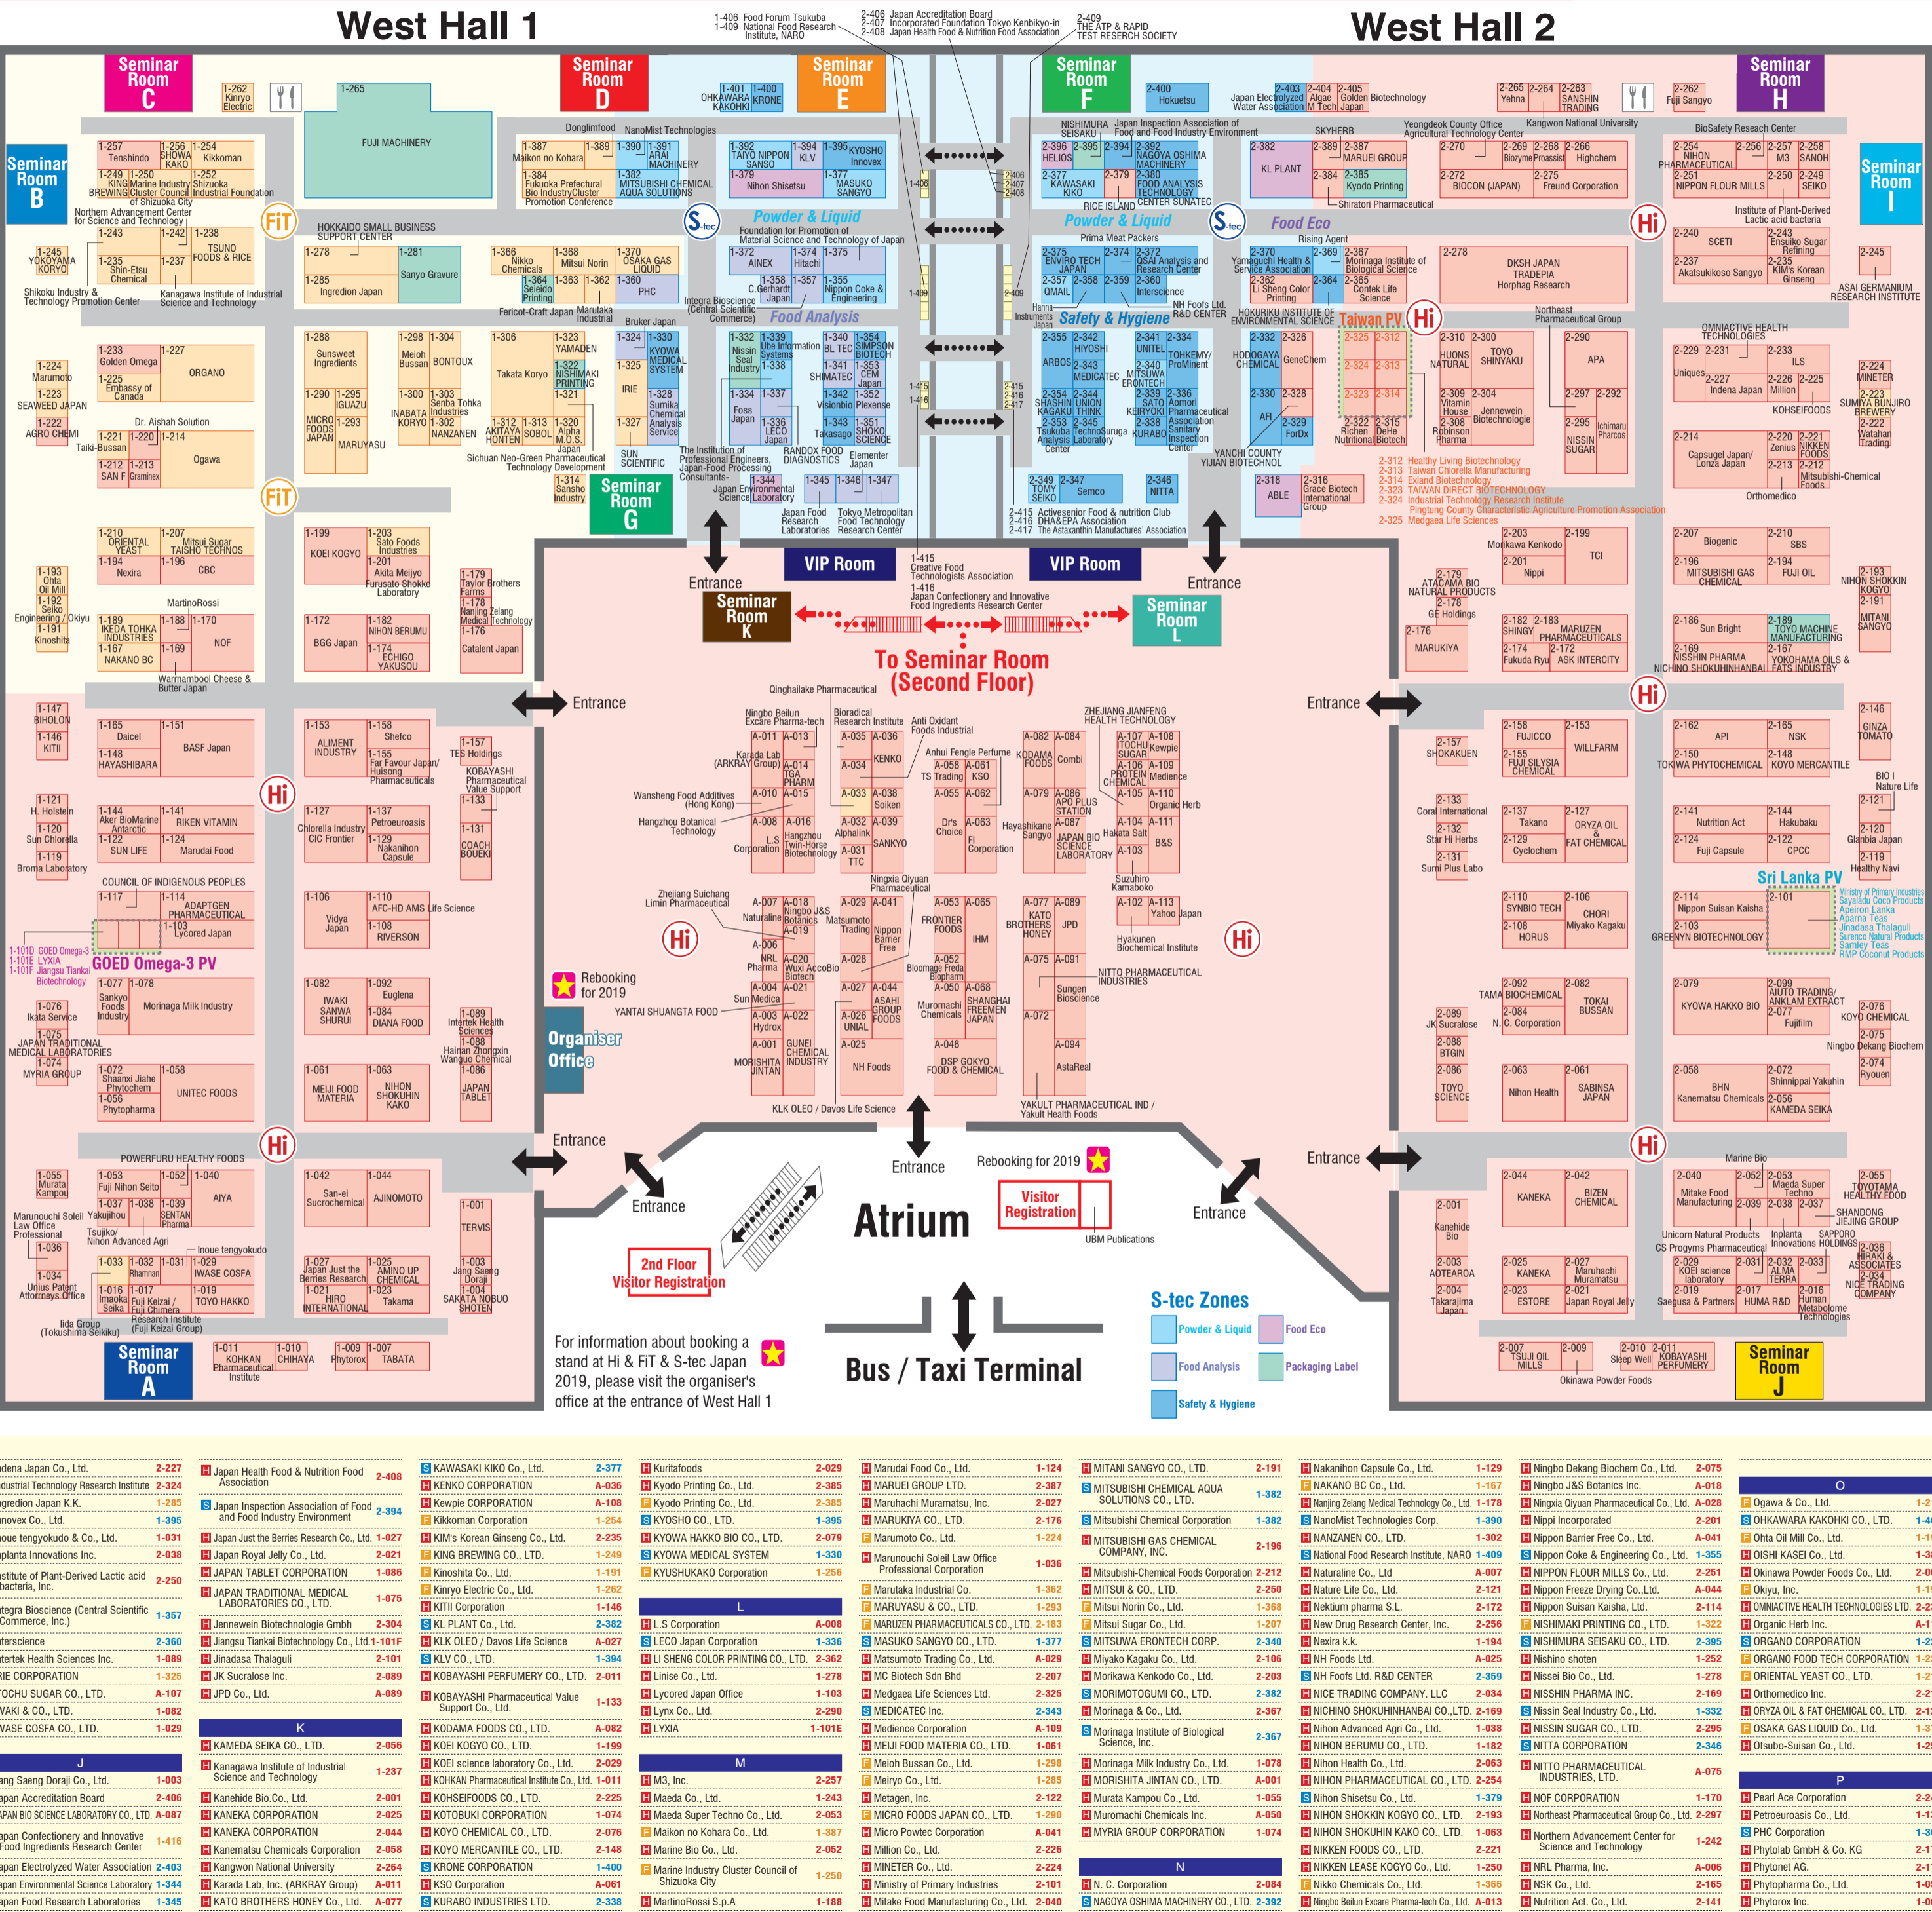

FLOOR MAP

Health ingredients Japan 2018
Food ingredients for taste Japan 2018
Safety and Technology Japan 2018

3 wed - 5 fri Oct 2018 10:00-17:00
TOKYO BIG SIGHT Exhibition Center, West Halls 1, 2 & Atrium

Organised: UBM Japan Co., Ltd.
TEL:81-3-5296-1017 FAX:81-3-5296-1018
www.hijapan.info/eng/

For information about booking a stand at Hi & FIT & S-tec Japan 2019, Please visit the organiser's office at the entrance of West Hall 1

Health ingredients Japan

Food ingredients for Taste Japan

Safety and Technology Japan